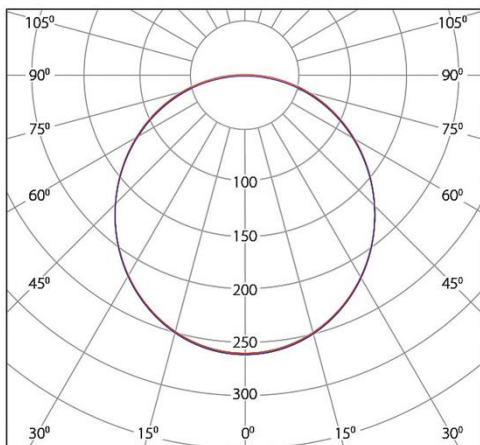

TECHNICAL DATASHEET

Logistics

Product Code	SE-GY345R1500340ECO
Primary Packaging	Plastic Bag
Primary Packaging Dimensions	—
Secondary Packaging	—
Secondary Packaging Dimensions	—
Tertiary Packaging	—
Tertiary Packaging Dimensions	—
Qty. In Tertiary Packaging	—

Light Distribution Curve

Technical Drawings