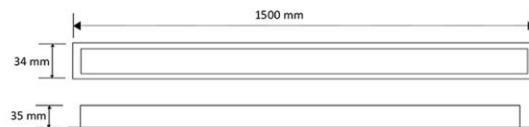

Scan QR Code For More Information