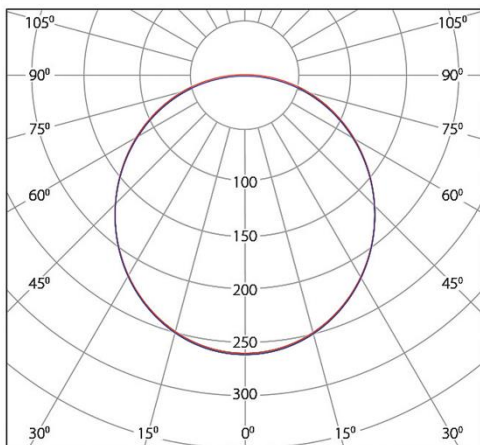

TECHNICAL DATASHEET

Logistics

Product Code	SE-GY345R1500340SCX
Primary Packaging	Plastic Bag
Primary Packaging Dimensions	—
Secondary Packaging	—
Secondary Packaging Dimensions	—
Tertiary Packaging	—
Tertiary Packaging Dimensions	—
Qty. In Tertiary Packaging	—

Light Distribution Curve

Technical Drawings