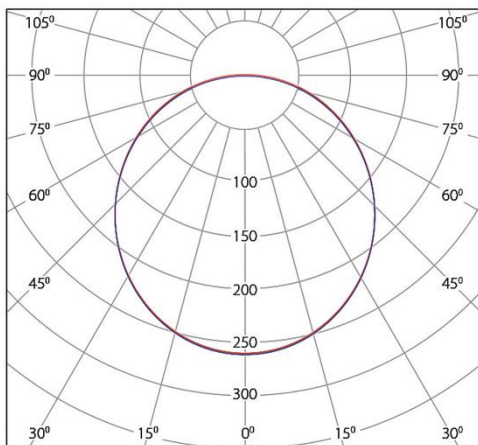

TECHNICAL DATASHEET

Logistics

Product Code	SE-GY360R2000340ECO
Primary Packaging	Plastic Bag
Primary Packaging Dimensions	—
Secondary Packaging	—
Secondary Packaging Dimensions	—
Tertiary Packaging	—
Tertiary Packaging Dimensions	—
Qty. In Tertiary Packaging	—

Light Distribution Curve

Technical Drawings