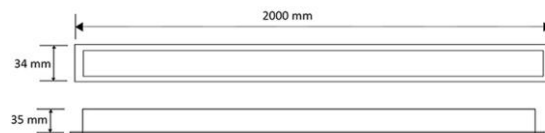

Scan QR Code For More Information