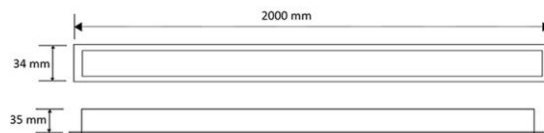

Scan QR Code For More Information