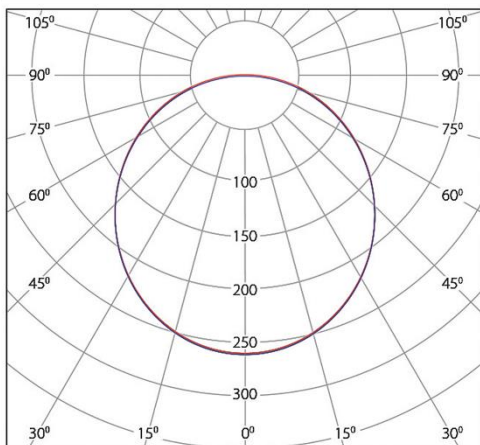

TECHNICAL DATASHEET

Logistics

Product Code	SE-GY360R2000340SCX
Primary Packaging	Plastic Bag
Primary Packaging Dimensions	—
Secondary Packaging	—
Secondary Packaging Dimensions	—
Tertiary Packaging	—
Tertiary Packaging Dimensions	—
Qty. In Tertiary Packaging	—

Light Distribution Curve

Technical Drawings