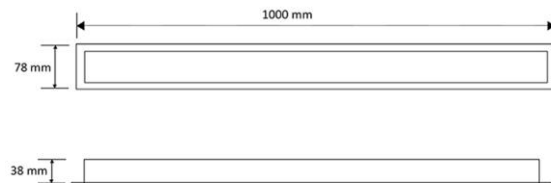

Scan QR Code For More Information