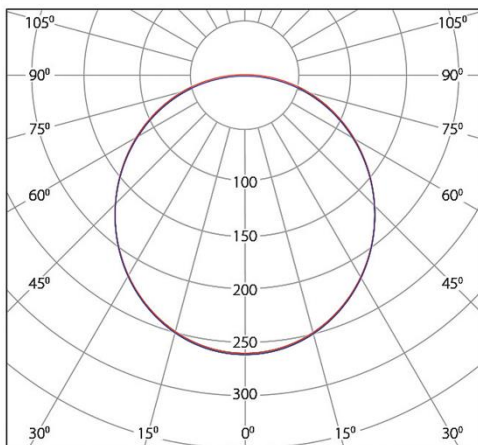

TECHNICAL DATASHEET

Logistics

Product Code	SE-GY630R1000440SCX
Primary Packaging	Plastic Bag
Primary Packaging Dimensions	—
Secondary Packaging	—
Secondary Packaging Dimensions	—
Tertiary Packaging	—
Tertiary Packaging Dimensions	—
Qty. In Tertiary Packaging	—

Light Distribution Curve

Technical Drawings