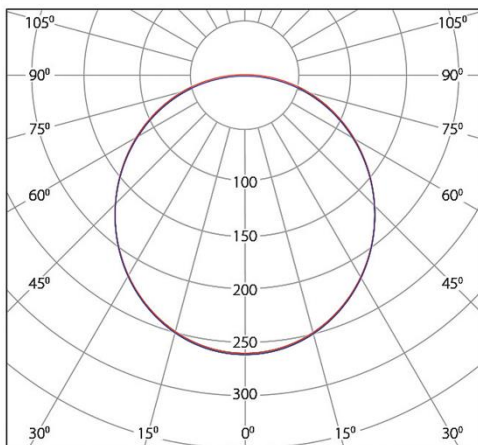

TECHNICAL DATASHEET

Logistics

Product Code	SE-GY630RL500440SCX
Primary Packaging	Plastic Bag
Primary Packaging Dimensions	—
Secondary Packaging	—
Secondary Packaging Dimensions	—
Tertiary Packaging	—
Tertiary Packaging Dimensions	—
Qty. In Tertiary Packaging	—

Light Distribution Curve

Technical Drawings