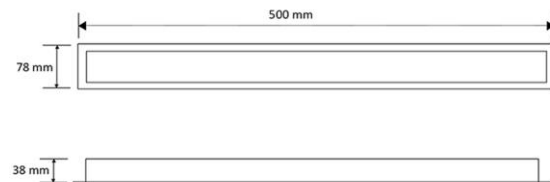

Scan QR Code For More Information