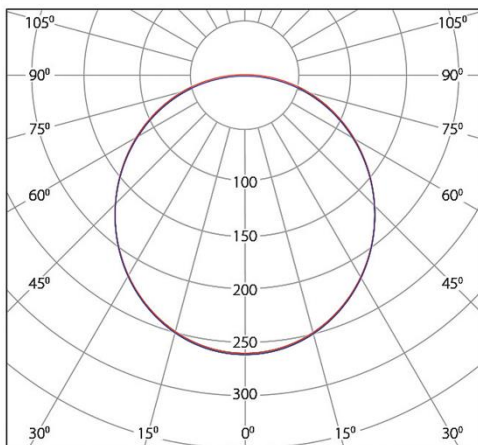

TECHNICAL DATASHEET

Logistics

Product Code	SE-GY8015R0500440ECO
Primary Packaging	Plastic Bag
Primary Packaging Dimensions	—
Secondary Packaging	—
Secondary Packaging Dimensions	—
Tertiary Packaging	—
Tertiary Packaging Dimensions	—
Qty. In Tertiary Packaging	—

Light Distribution Curve