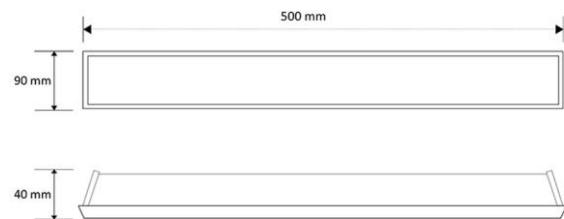

Technical Drawings

Scan QR Code For More Information