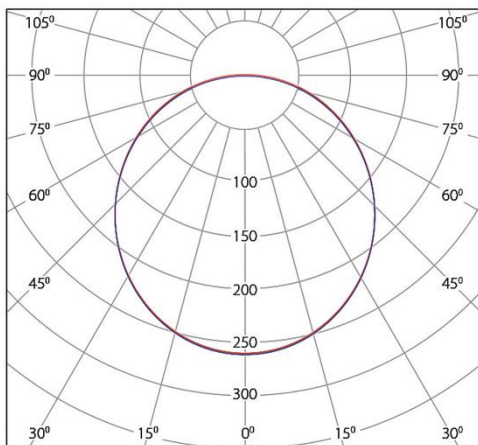

TECHNICAL DATASHEET

Logistics

Product Code	SE-GY8030R0500440ECO
Primary Packaging	Plastic Bag
Primary Packaging Dimensions	—
Secondary Packaging	—
Secondary Packaging Dimensions	—
Tertiary Packaging	—
Tertiary Packaging Dimensions	—
Qty. In Tertiary Packaging	—

Light Distribution Curve