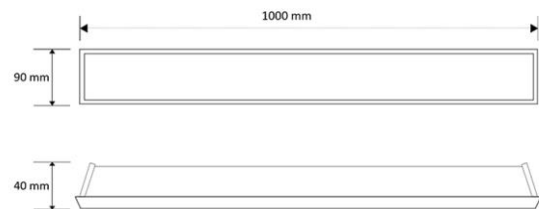

Scan QR Code For More Information