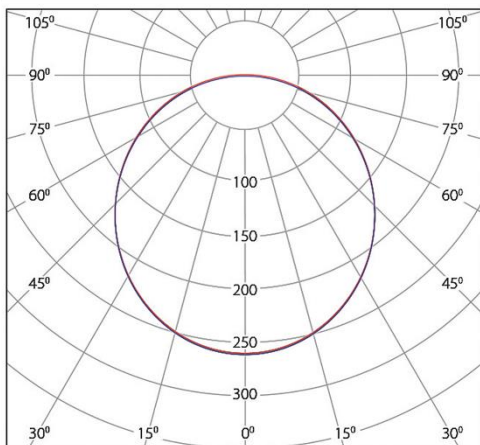

TECHNICAL DATASHEET

Logistics

Product Code	SE-GY8030R1000440ECO
Primary Packaging	Plastic Bag
Primary Packaging Dimensions	—
Secondary Packaging	—
Secondary Packaging Dimensions	—
Tertiary Packaging	—
Tertiary Packaging Dimensions	—
Qty. In Tertiary Packaging	—

Light Distribution Curve

Technical Drawings