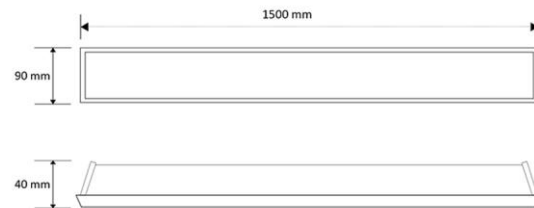

Scan QR Code For More Information