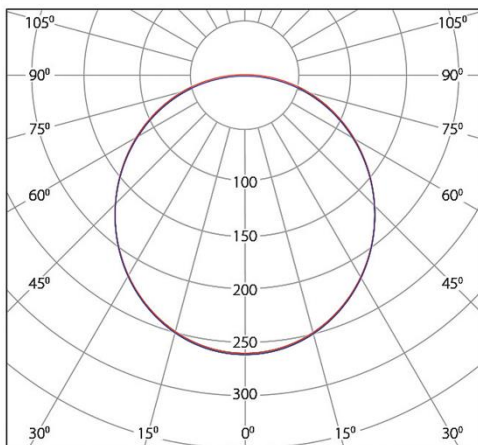

TECHNICAL DATASHEET

Logistics

Product Code	SE-GY8045R1500440ECO
Primary Packaging	Plastic Bag
Primary Packaging Dimensions	—
Secondary Packaging	—
Secondary Packaging Dimensions	—
Tertiary Packaging	—
Tertiary Packaging Dimensions	—
Qty. In Tertiary Packaging	—

Light Distribution Curve

Technical Drawings