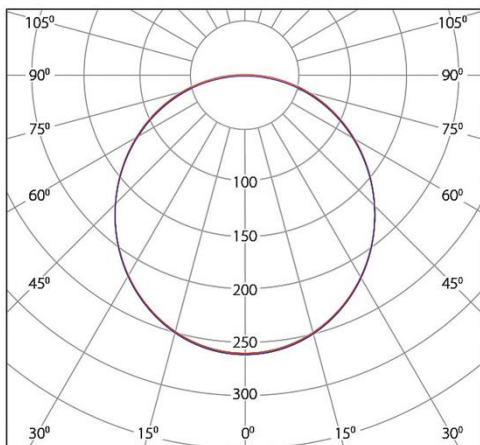

TECHNICAL DATASHEET

Logistics

Product Code	SE-GY8090R1500440SCX
Primary Packaging	Plastic Bag
Primary Packaging Dimensions	—
Secondary Packaging	—
Secondary Packaging Dimensions	—
Tertiary Packaging	—
Tertiary Packaging Dimensions	—
Qty. In Tertiary Packaging	—

Light Distribution Curve

Technical Drawings