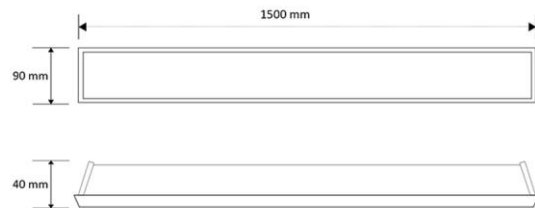

Scan QR Code For More Information