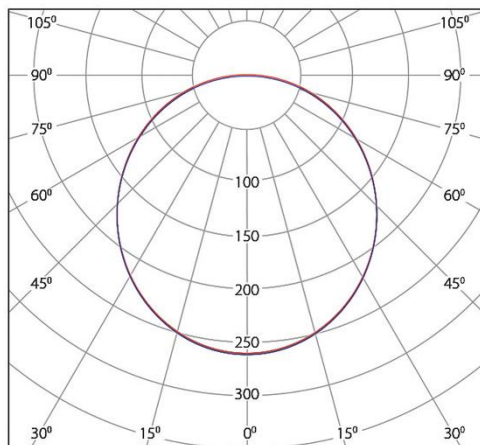

TECHNICAL DATASHEET

Logistics

Product Code	SE-GY8120R2000440ECO
Primary Packaging	Plastic Bag
Primary Packaging Dimensions	—
Secondary Packaging	—
Secondary Packaging Dimensions	—
Tertiary Packaging	—
Tertiary Packaging Dimensions	—
Qty. In Tertiary Packaging	—

Light Distribution Curve

Technical Drawings