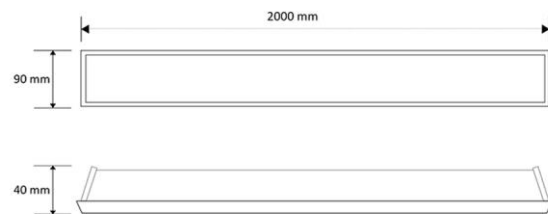

Scan QR Code For More Information