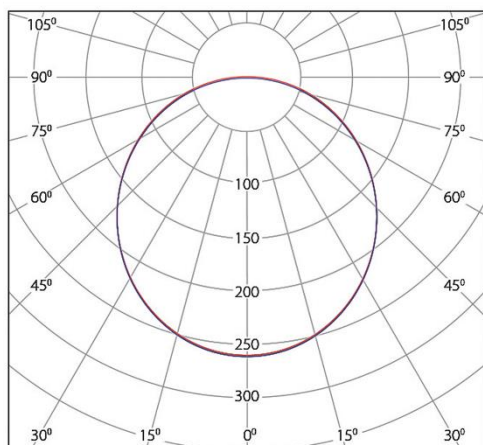

TECHNICAL DATASHEET

Logistics

Product Code	SE-GY645T1500440ECO
Primary Packaging	Plastic Bag
Primary Packaging Dimensions	–
Secondary Packaging	–
Secondary Packaging Dimensions	_ [mm]
Tertiary Packaging	–
Tertiary Packaging Dimensions	_ [mm]
Qty. In Tertiary Packaging	_ [pcs]

Light Distribution Curve