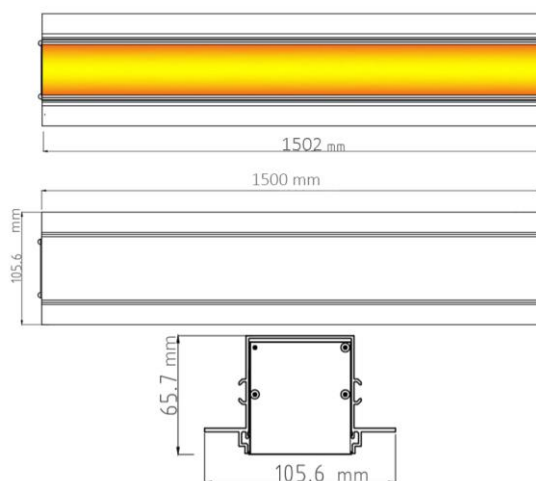

Technical Drawings

Scan QR Code For More Information