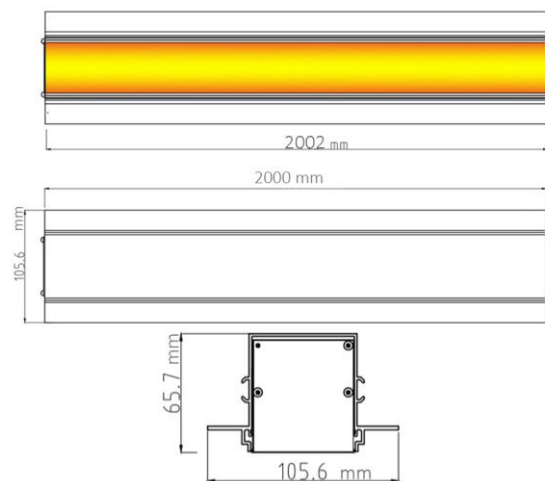

Technical Drawings

Scan QR Code For More Information