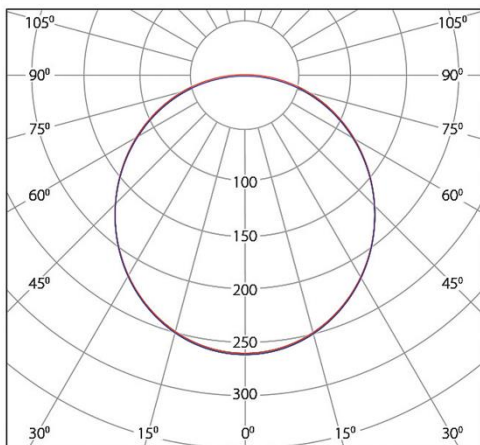

TECHNICAL DATASHEET

Logistics

Product Code	SE-GY660T2000440SCX
Primary Packaging	Plastic Bag
Primary Packaging Dimensions	–
Secondary Packaging	–
Secondary Packaging Dimensions	_ [mm]
Tertiary Packaging	–
Tertiary Packaging Dimensions	_ [mm]
Qty. In Tertiary Packaging	_ [pcs]

Light Distribution Curve